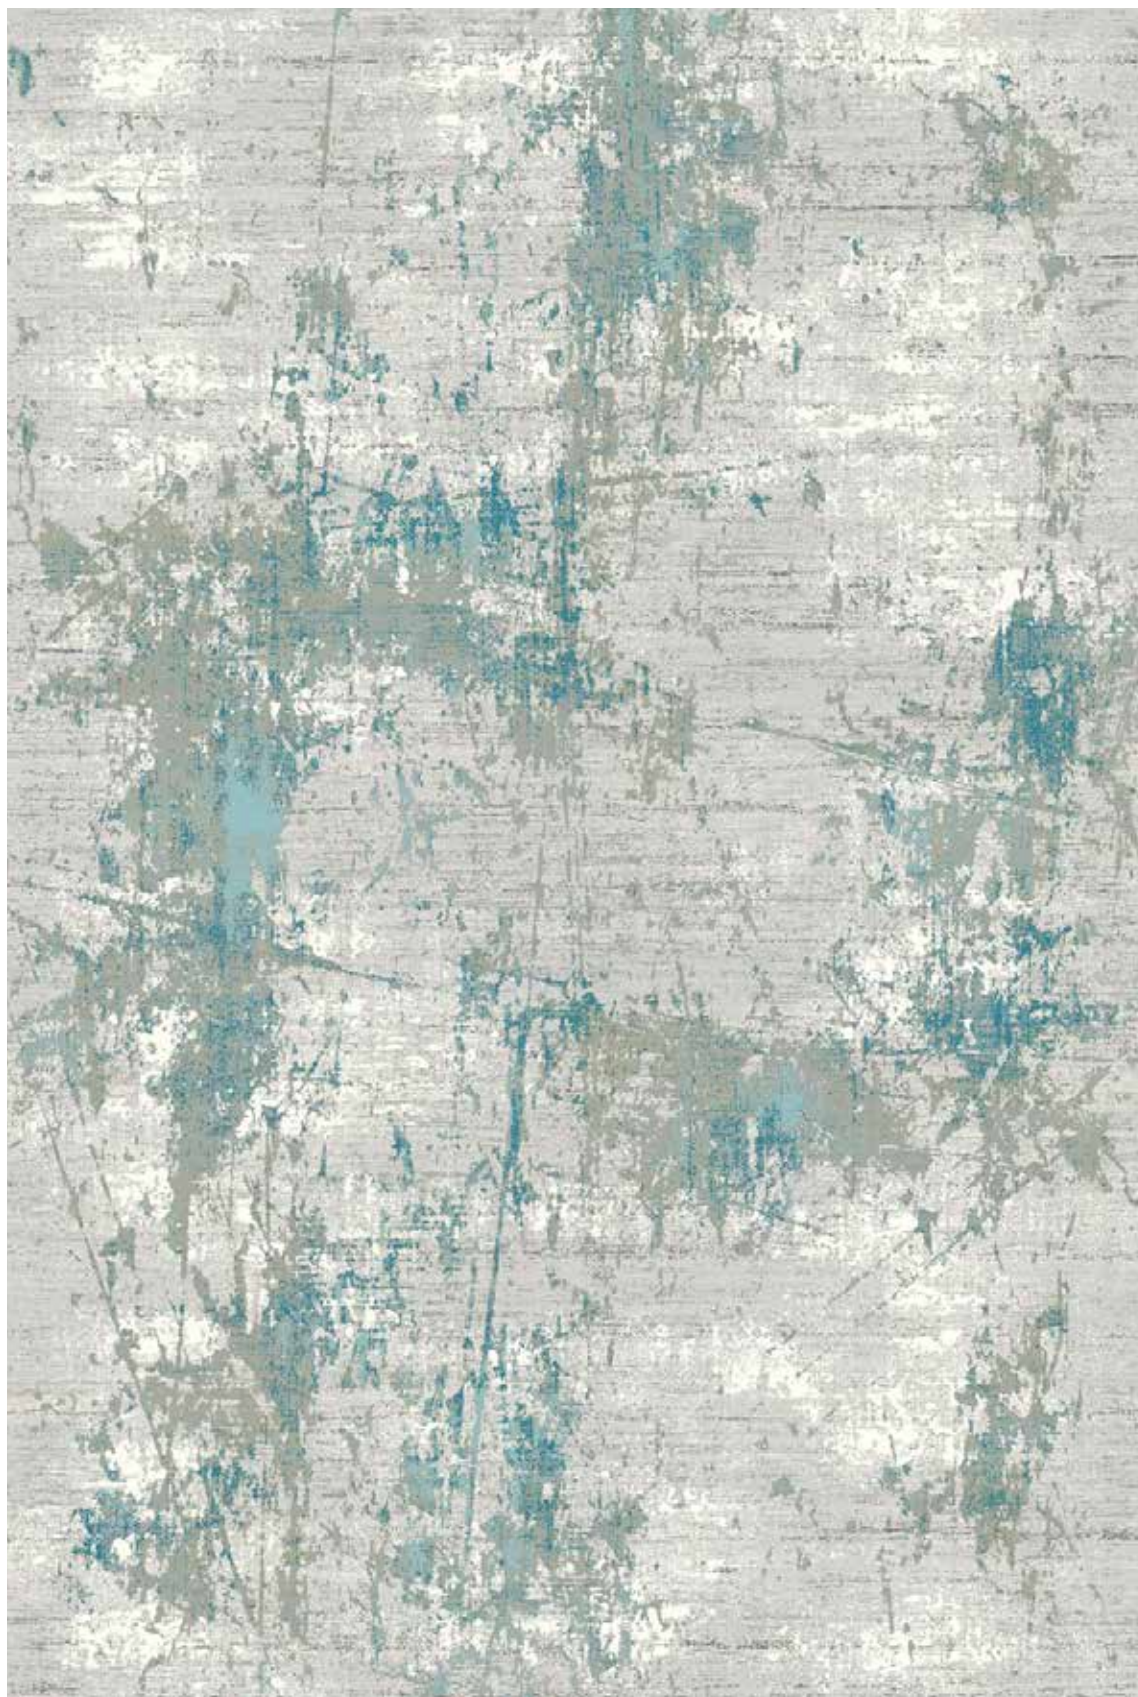

Discover our new magnificent rug designs, formed by abstract elements into an artistic harmony made of bamboo silk to give the illustrious smoothness of silk.

MATERIAL:

Shrink acrylic & Viscose bamboo

Made in Turkey

Updated as of 17 April 2023

Actual colors may vary due to monitor differences

fiO

1

OLYMPUS

1921 - BLUE

200 x 300 CM
240 x 340 CM
400 x 600 CM

OLYMPUS

1923 - BLUE

200 x 300 CM
300 x 400 CM

OLYMPUS

1925 - BLUE

200 x 300 CM
300 x 400 CM

OLYMPUS

1926 - BEIGE

200 x 300 CM
400 x 600 CM

OLYMPUS

1928 - BEIGE

200 x 300 CM
240 x 340 CM
300 x 400 CM

fi^o

11

OLYMPUS

1929 - GREY

240 x 340 CM